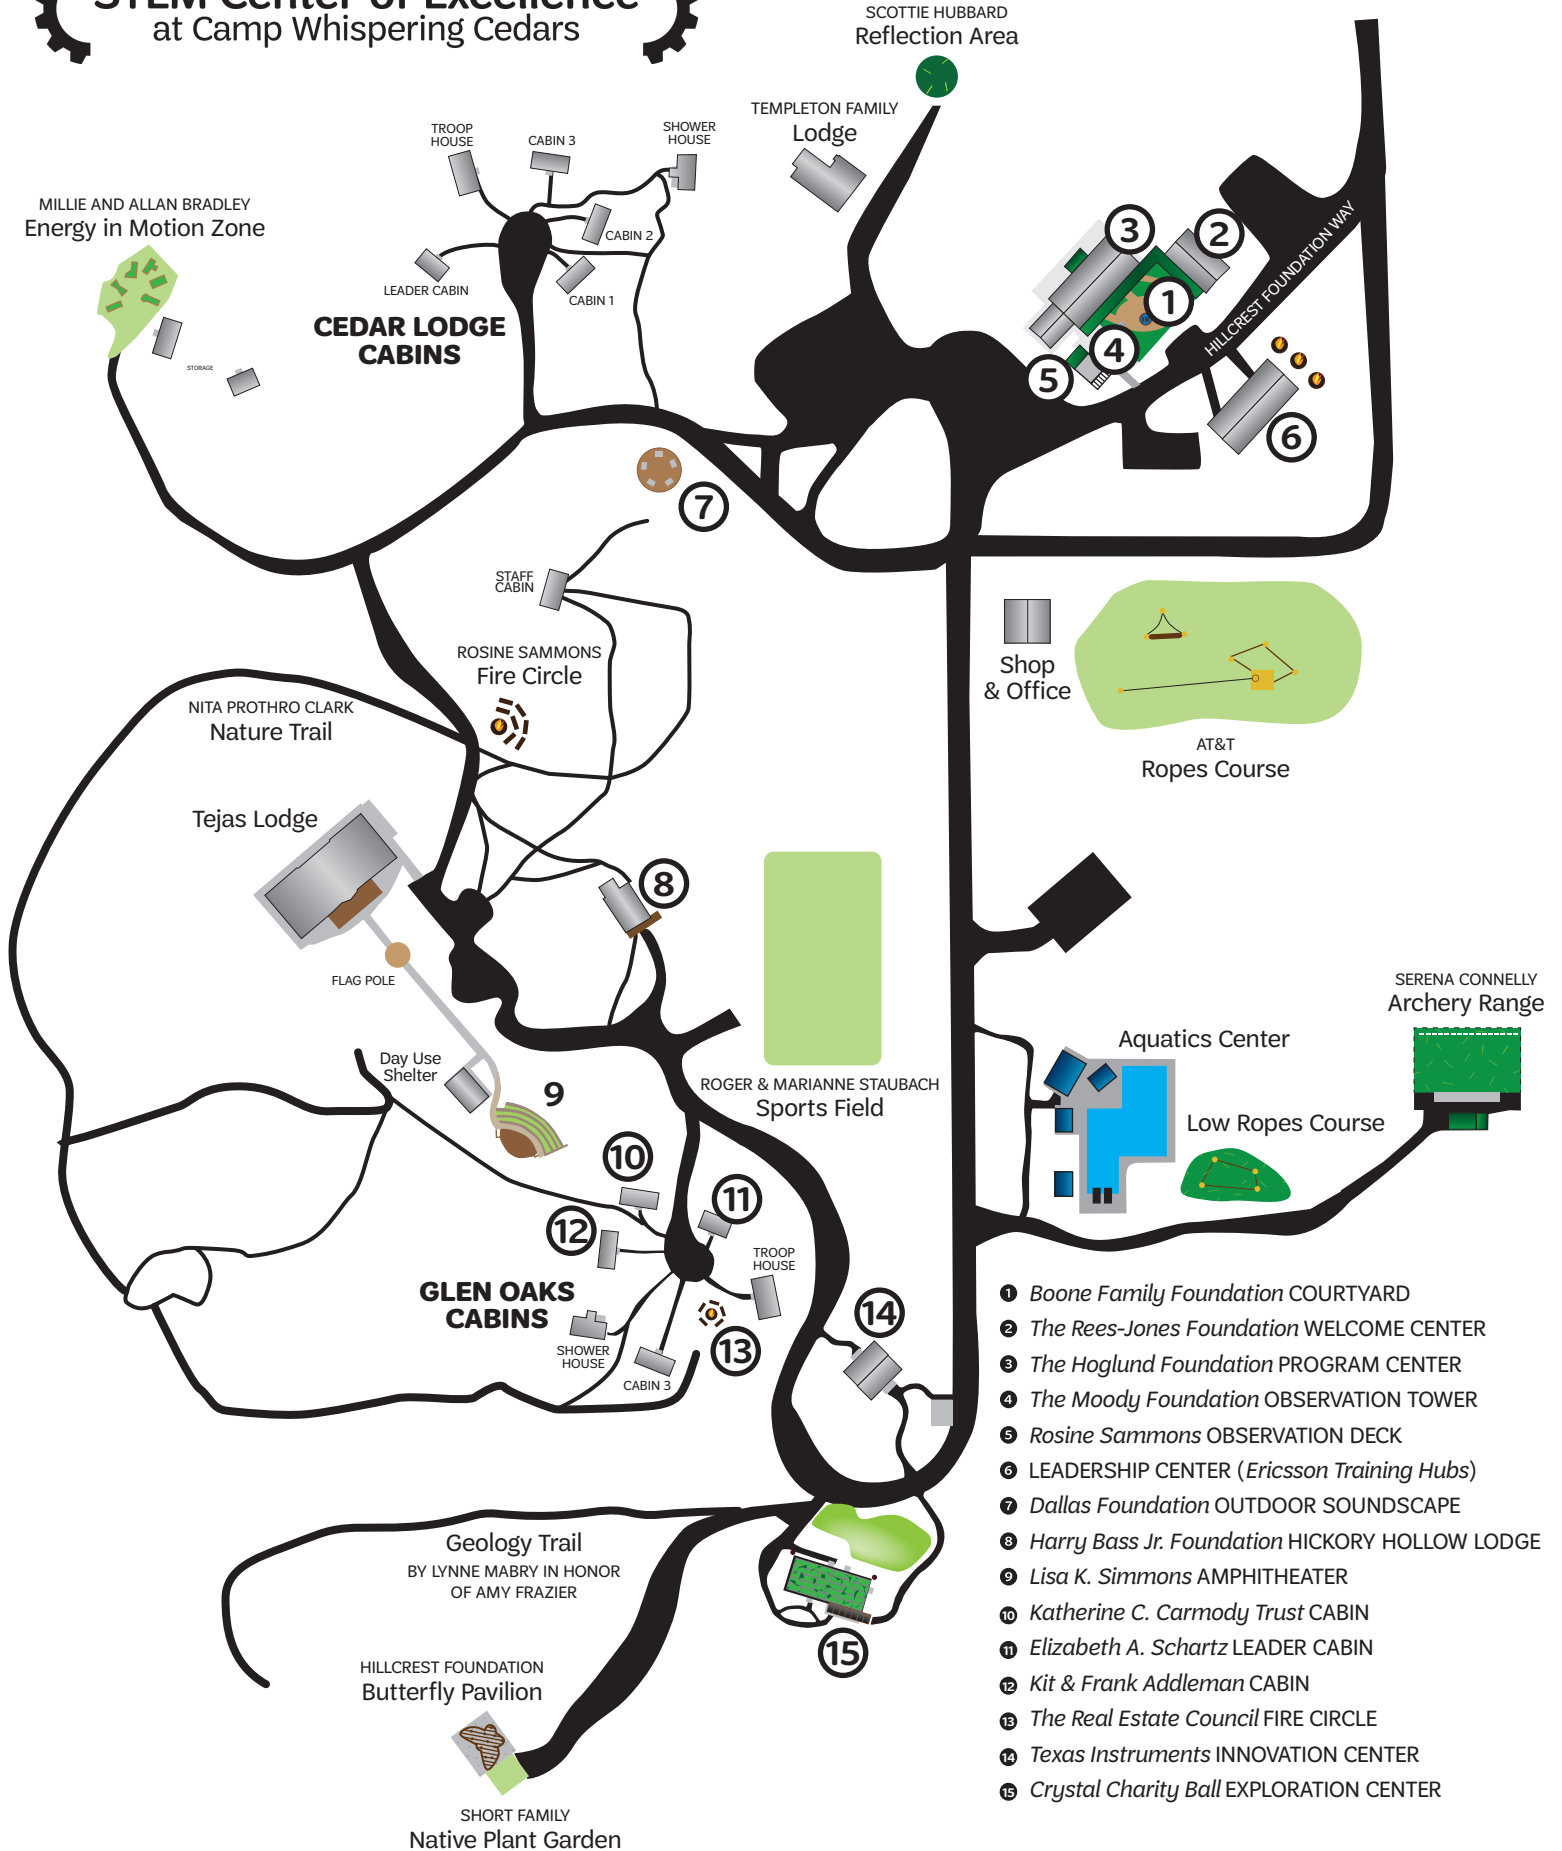

STEM Center of Excellence at Camp Whispering Cedars

- 1 Boone Family Foundation COURTYARD
- 2 The Rees-Jones Foundation WELCOME CENTER
- 3 The Hoglund Foundation PROGRAM CENTER
- 4 The Moody Foundation OBSERVATION TOWER
- 5 Rosine Sammons OBSERVATION DECK
- 6 LEADERSHIP CENTER (*Ericsson Training Hubs*)
- 7 Dallas Foundation OUTDOOR SOUNDSCAPE
- 8 Harry Bass Jr. Foundation HICKORY HOLLOW LODGE
- 9 Lisa K. Simmons AMPHITHEATER
- 10 Katherine C. Carmody Trust CABIN
- 11 Elizabeth A. Schartz LEADER CABIN
- 12 Kit & Frank Addleman CABIN
- 13 The Real Estate Council FIRE CIRCLE
- 14 Texas Instruments INNOVATION CENTER
- 15 Crystal Charity Ball EXPLORATION CENTER